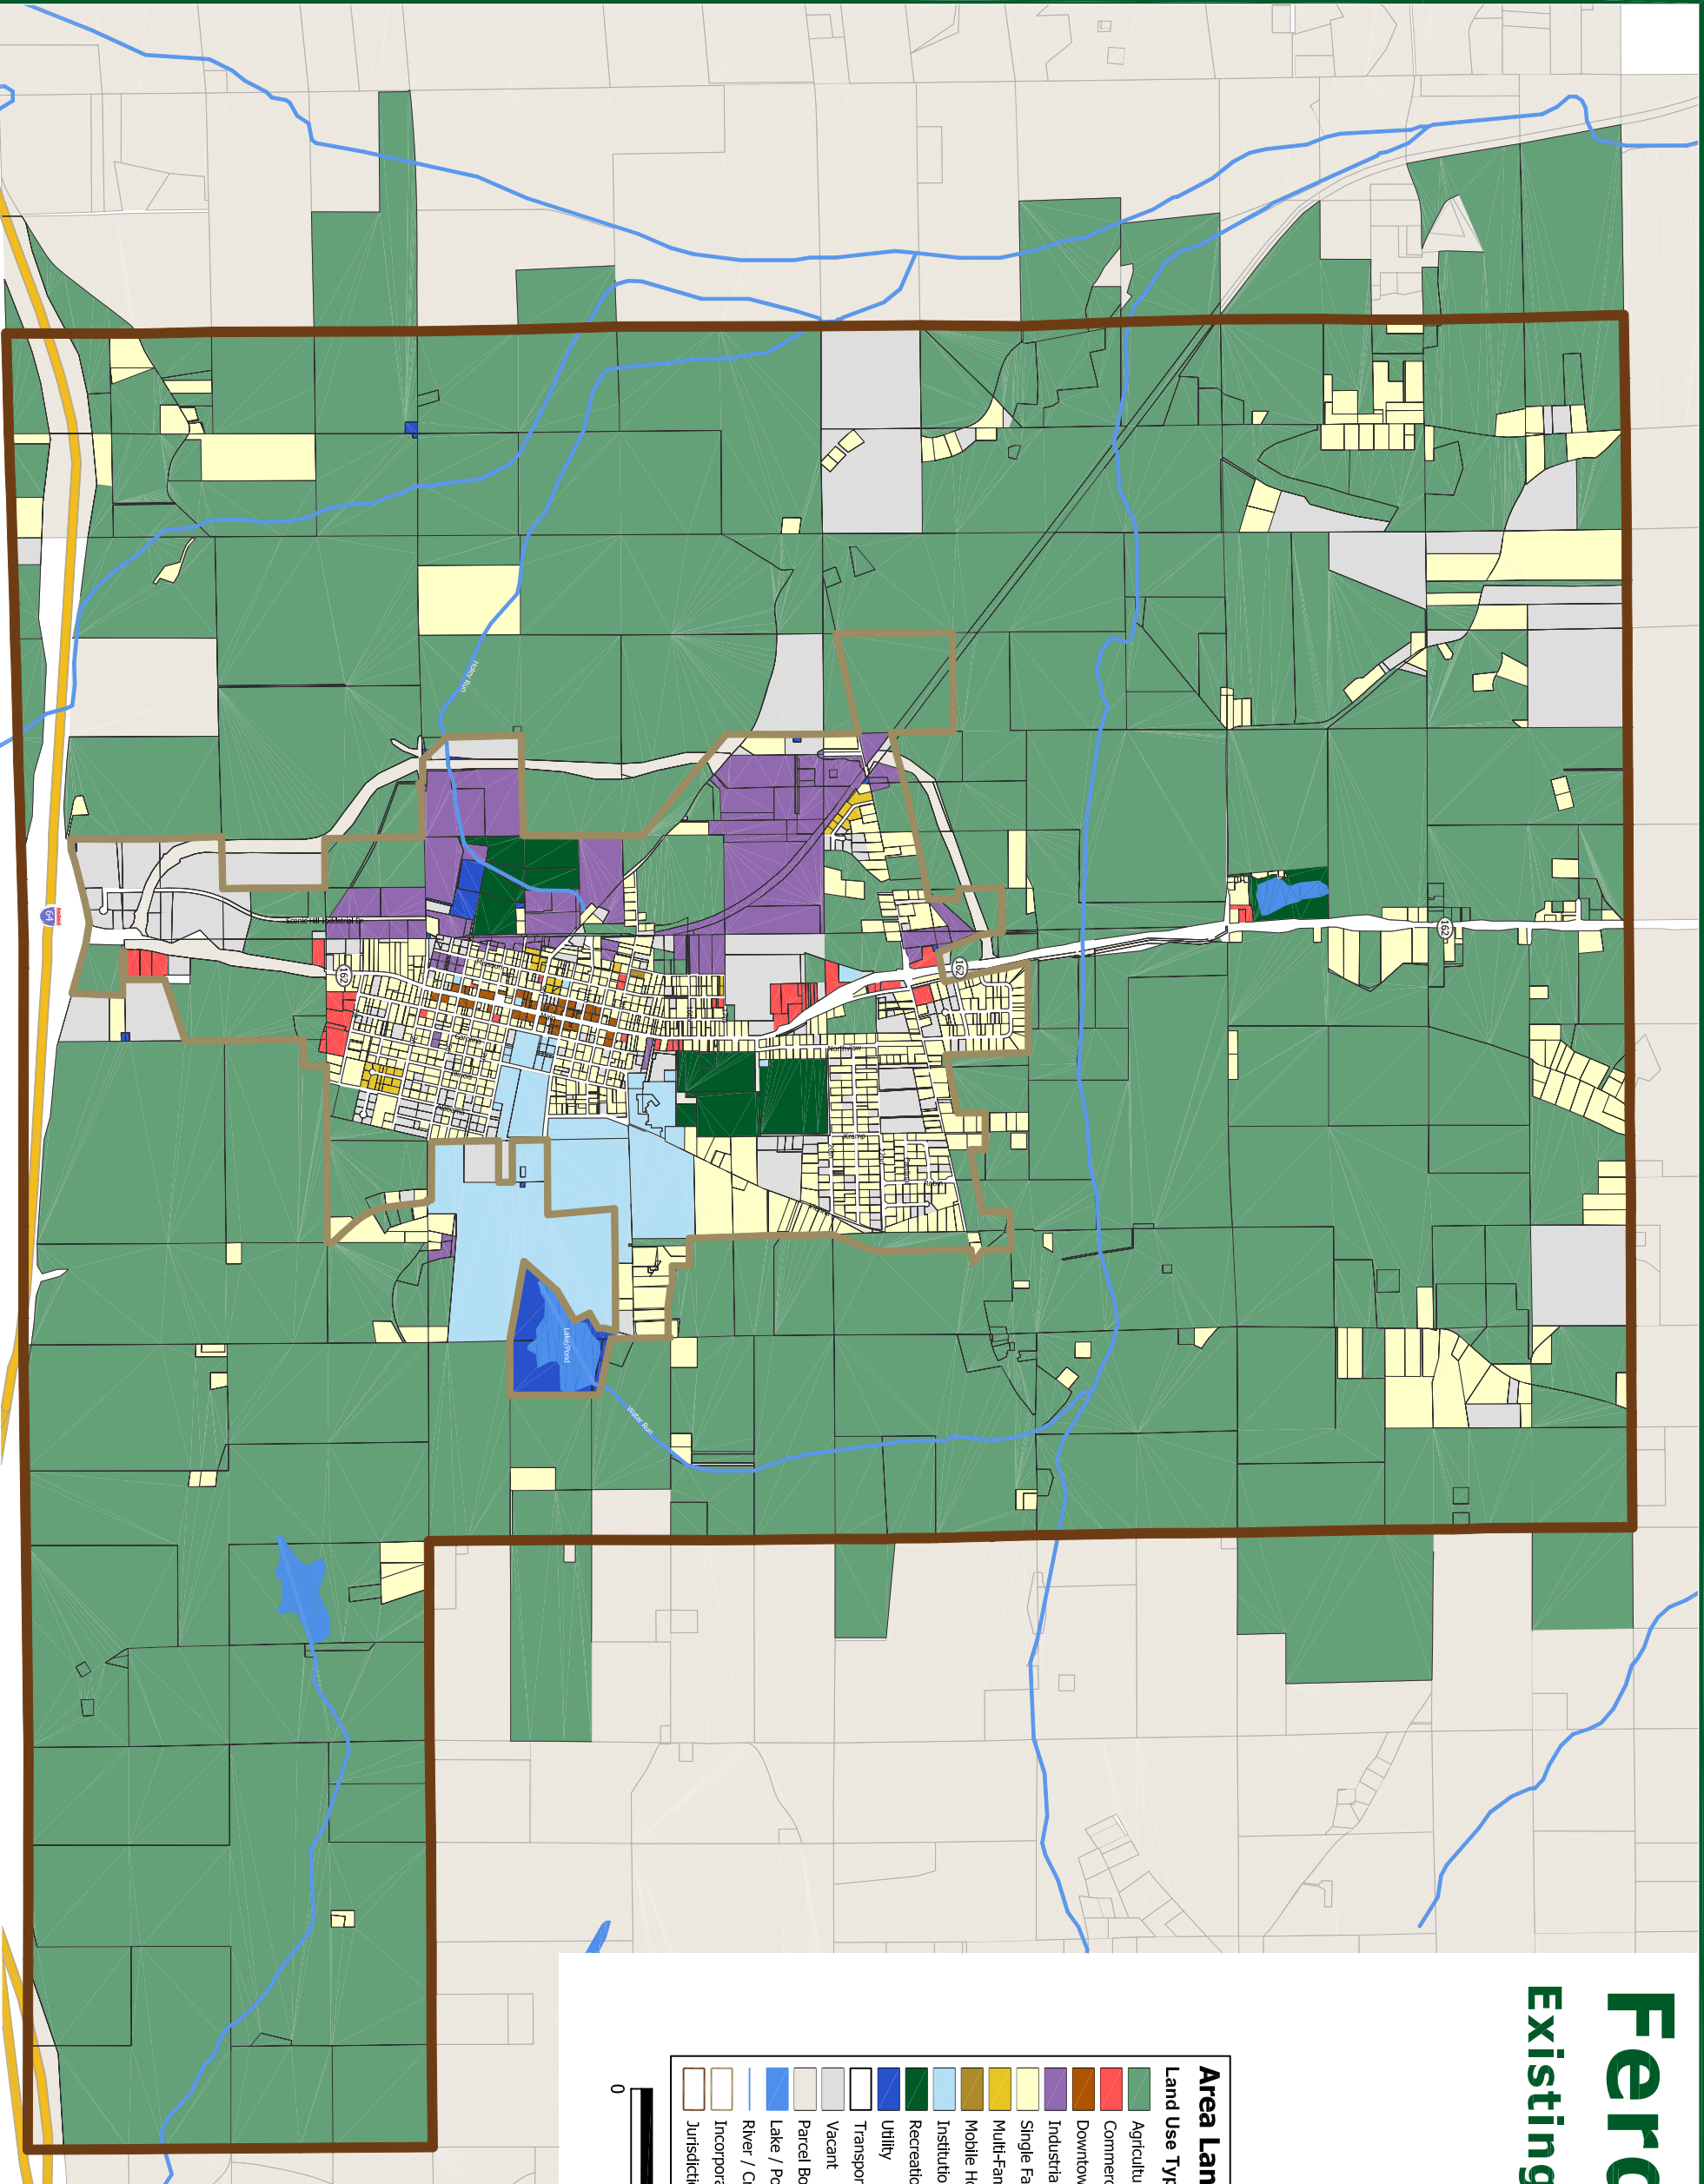

Ferdinand

Existing Land Use Map

Area Land Use Map

Land Use Types	Code
Agricultural	AG
Commercial Business	CB
Downtown Business	DB
Industrial	IND
Single Family Residential	SF
Multi-Family Residential	MF
Mobile Home	MOB
Institutional	INS
Recreational	R
Utility	UTTL
Transportation	T
Vacant	V
Parcel Boundaries	
Lake / Pond	
River / Creek	
Incorporated Area Boundary	
Jurisdictional Boundary	

February 2008

Ferdinand

Existing Land Use Map

Incorporated Area Land Use Map

Land Use Types	Color	Code
Agricultural	Green	AG
Commercial Business	Red	CB
Downtown Business	Brown	DB
Industrial	Purple	IND
Single-Family Residential	Light Yellow	SF
Multi-Family Residential	Yellow	MF
Mobile Home	Light Blue	MOB
Institutional	Light Green	INS
Recreational	Dark Green	R
Utility	Blue	UTIL
Transportation	White	T
Vacant	Grey	V
Parcel Boundaries	Thin Grey Line	
Lake / Pond	Blue	
River / Creek	Blue	
Incorporated Area Boundary	Thick Brown Line	