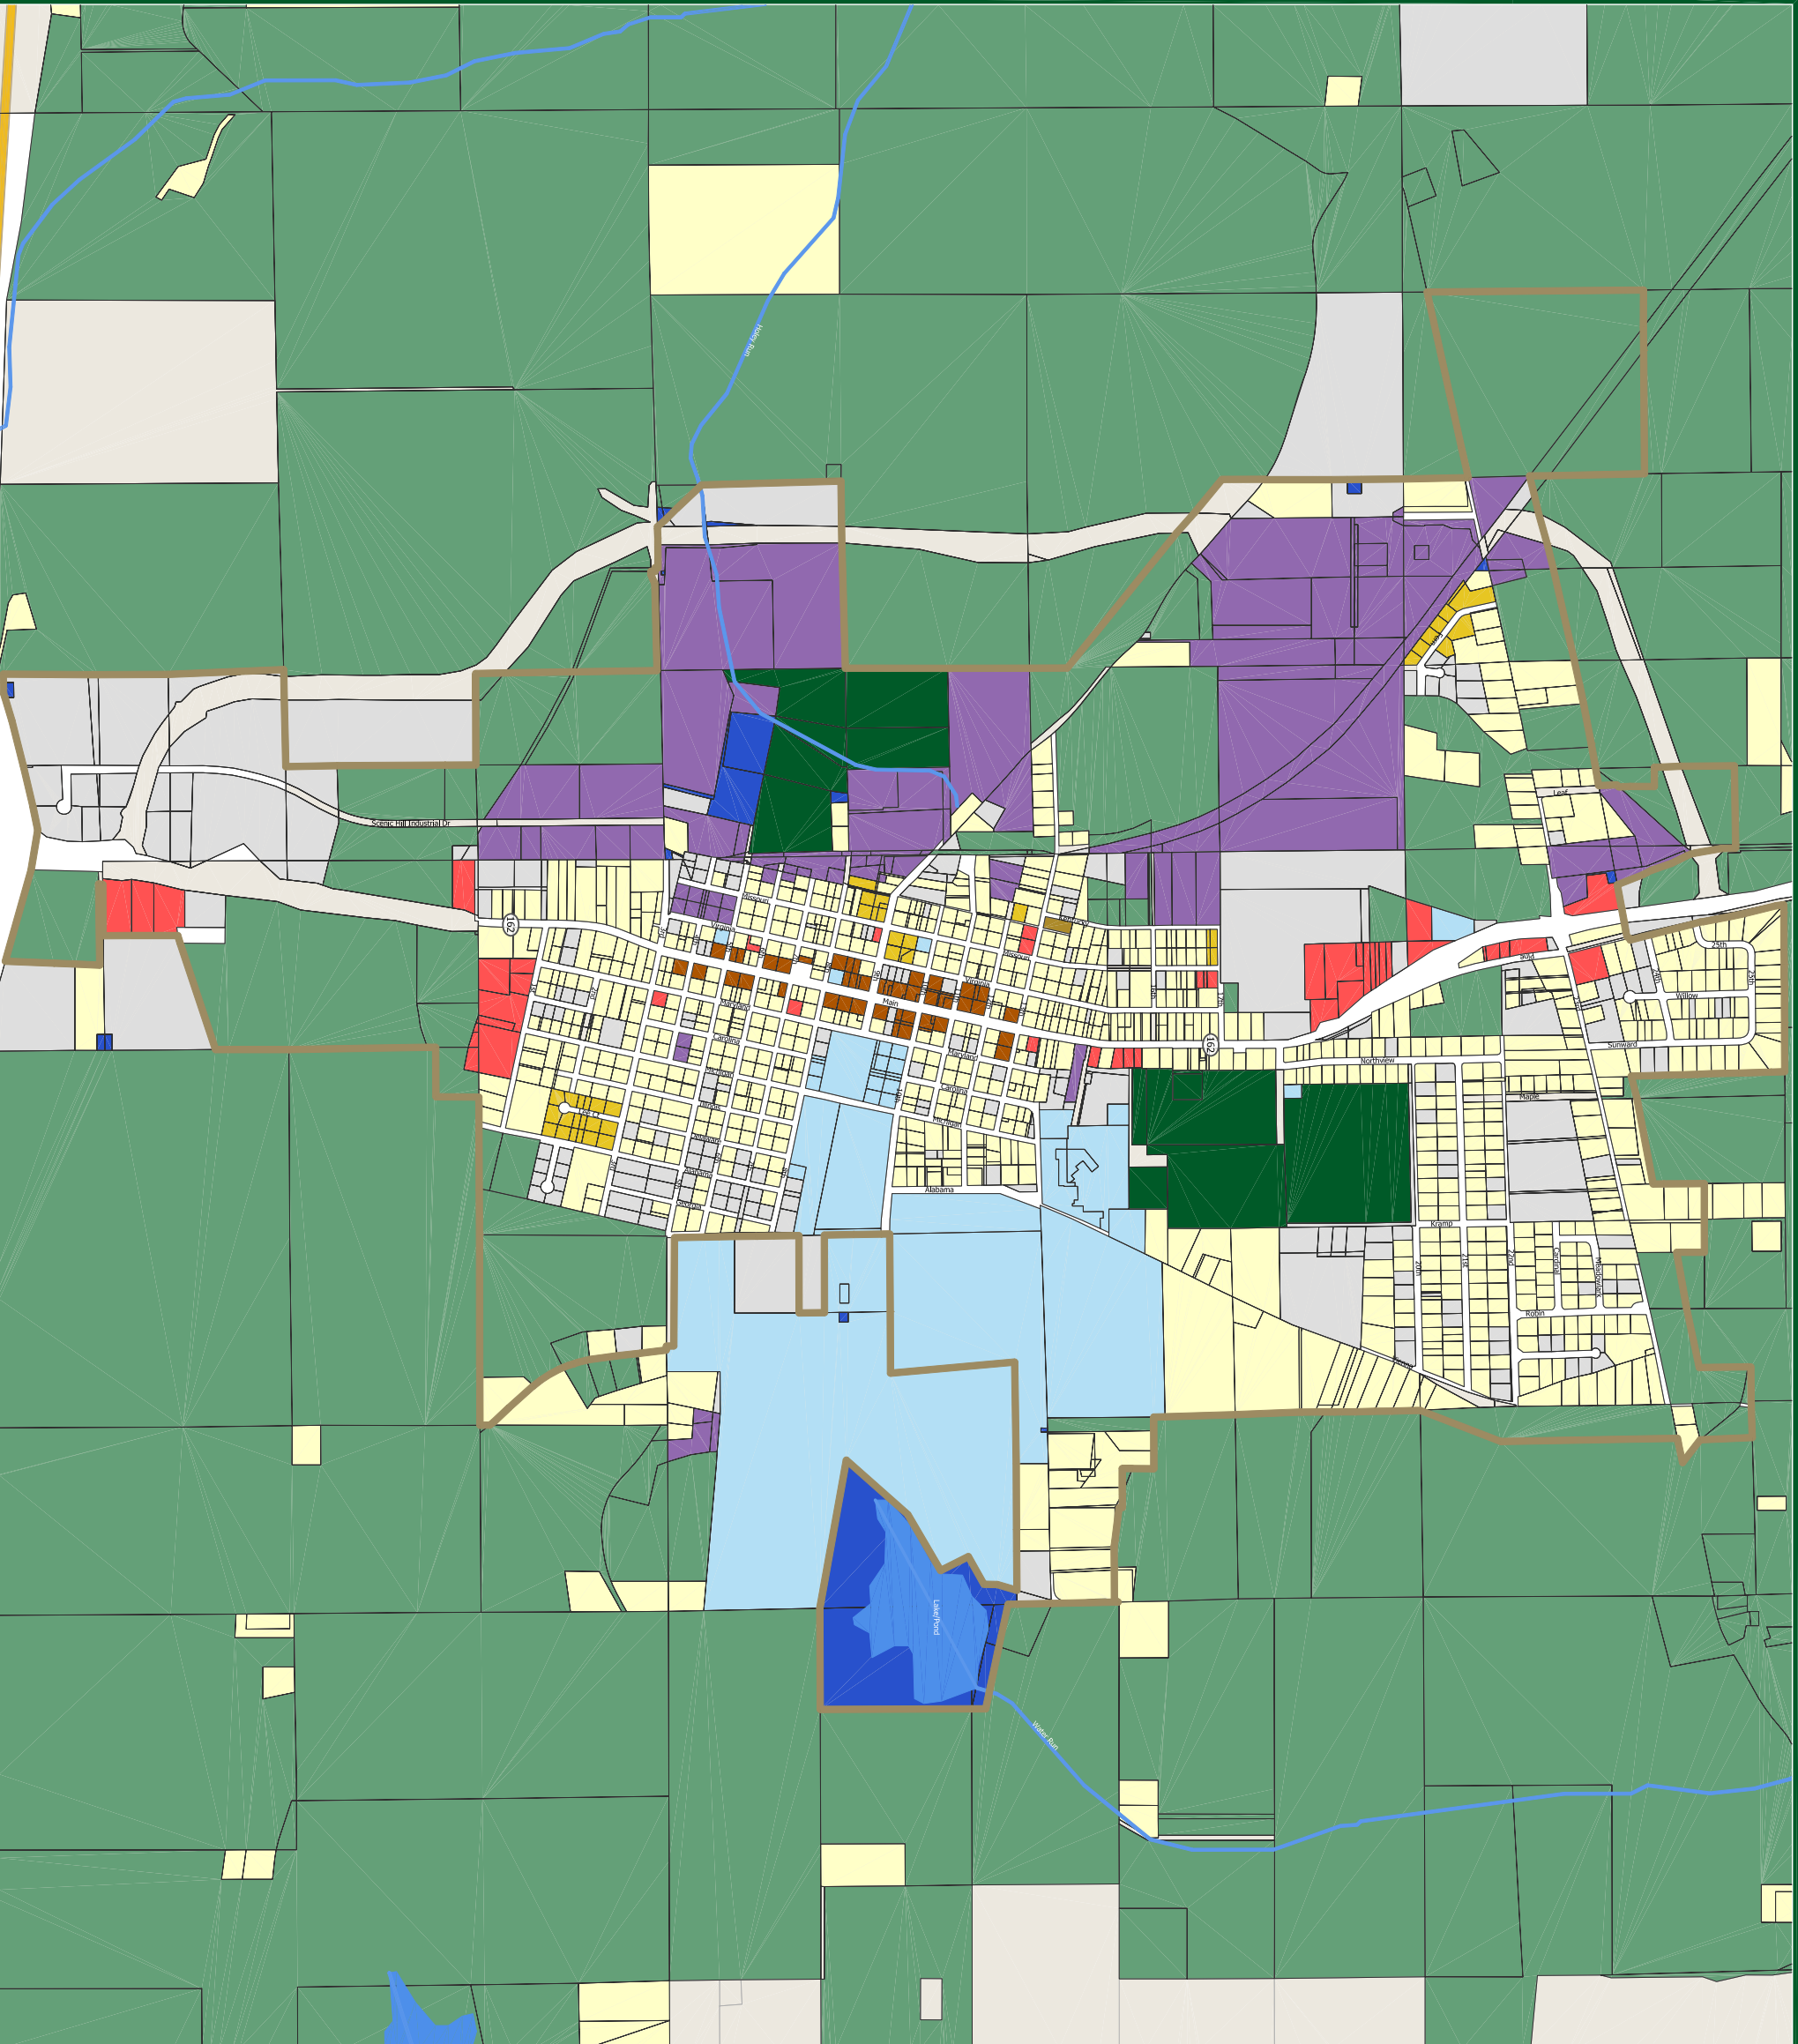

Ferdinand

Existing Land Use Map

Area Land Use Map

Land Use Types	Code
Agricultural	AG
Commercial Business	CB
Downtown Business	DB
Industrial	IND
Single Family Residential	SF
Multi-Family Residential	MF
Mobile Home	MOB
Institutional	INS
Recreational	R
Utility	UTTL
Transportation	T
Vacant	V
Parcel Boundaries	
Lake / Pond	
River / Creek	
Incorporated Area Boundary	
Jurisdictional Boundary	

February 2008

Ferdinand

Existing Land Use Map

Incorporated Area Land Use Map

Land Use Types	Color	Code
Agricultural	Green	AG
Commercial Business	Red	CB
Downtown Business	Brown	DB
Industrial	Purple	IND
Single-Family Residential	Light Yellow	SF
Multi-Family Residential	Yellow	MF
Mobile Home	Light Blue	MOB
Institutional	Light Green	INS
Recreational	Dark Green	R
Utility	Blue	UTIL
Transportation	White	T
Vacant	Grey	V
Parcel Boundaries	Thin Grey Line	
Lake / Pond	Blue	
River / Creek	Blue	
Incorporated Area Boundary	Thick Brown Line	