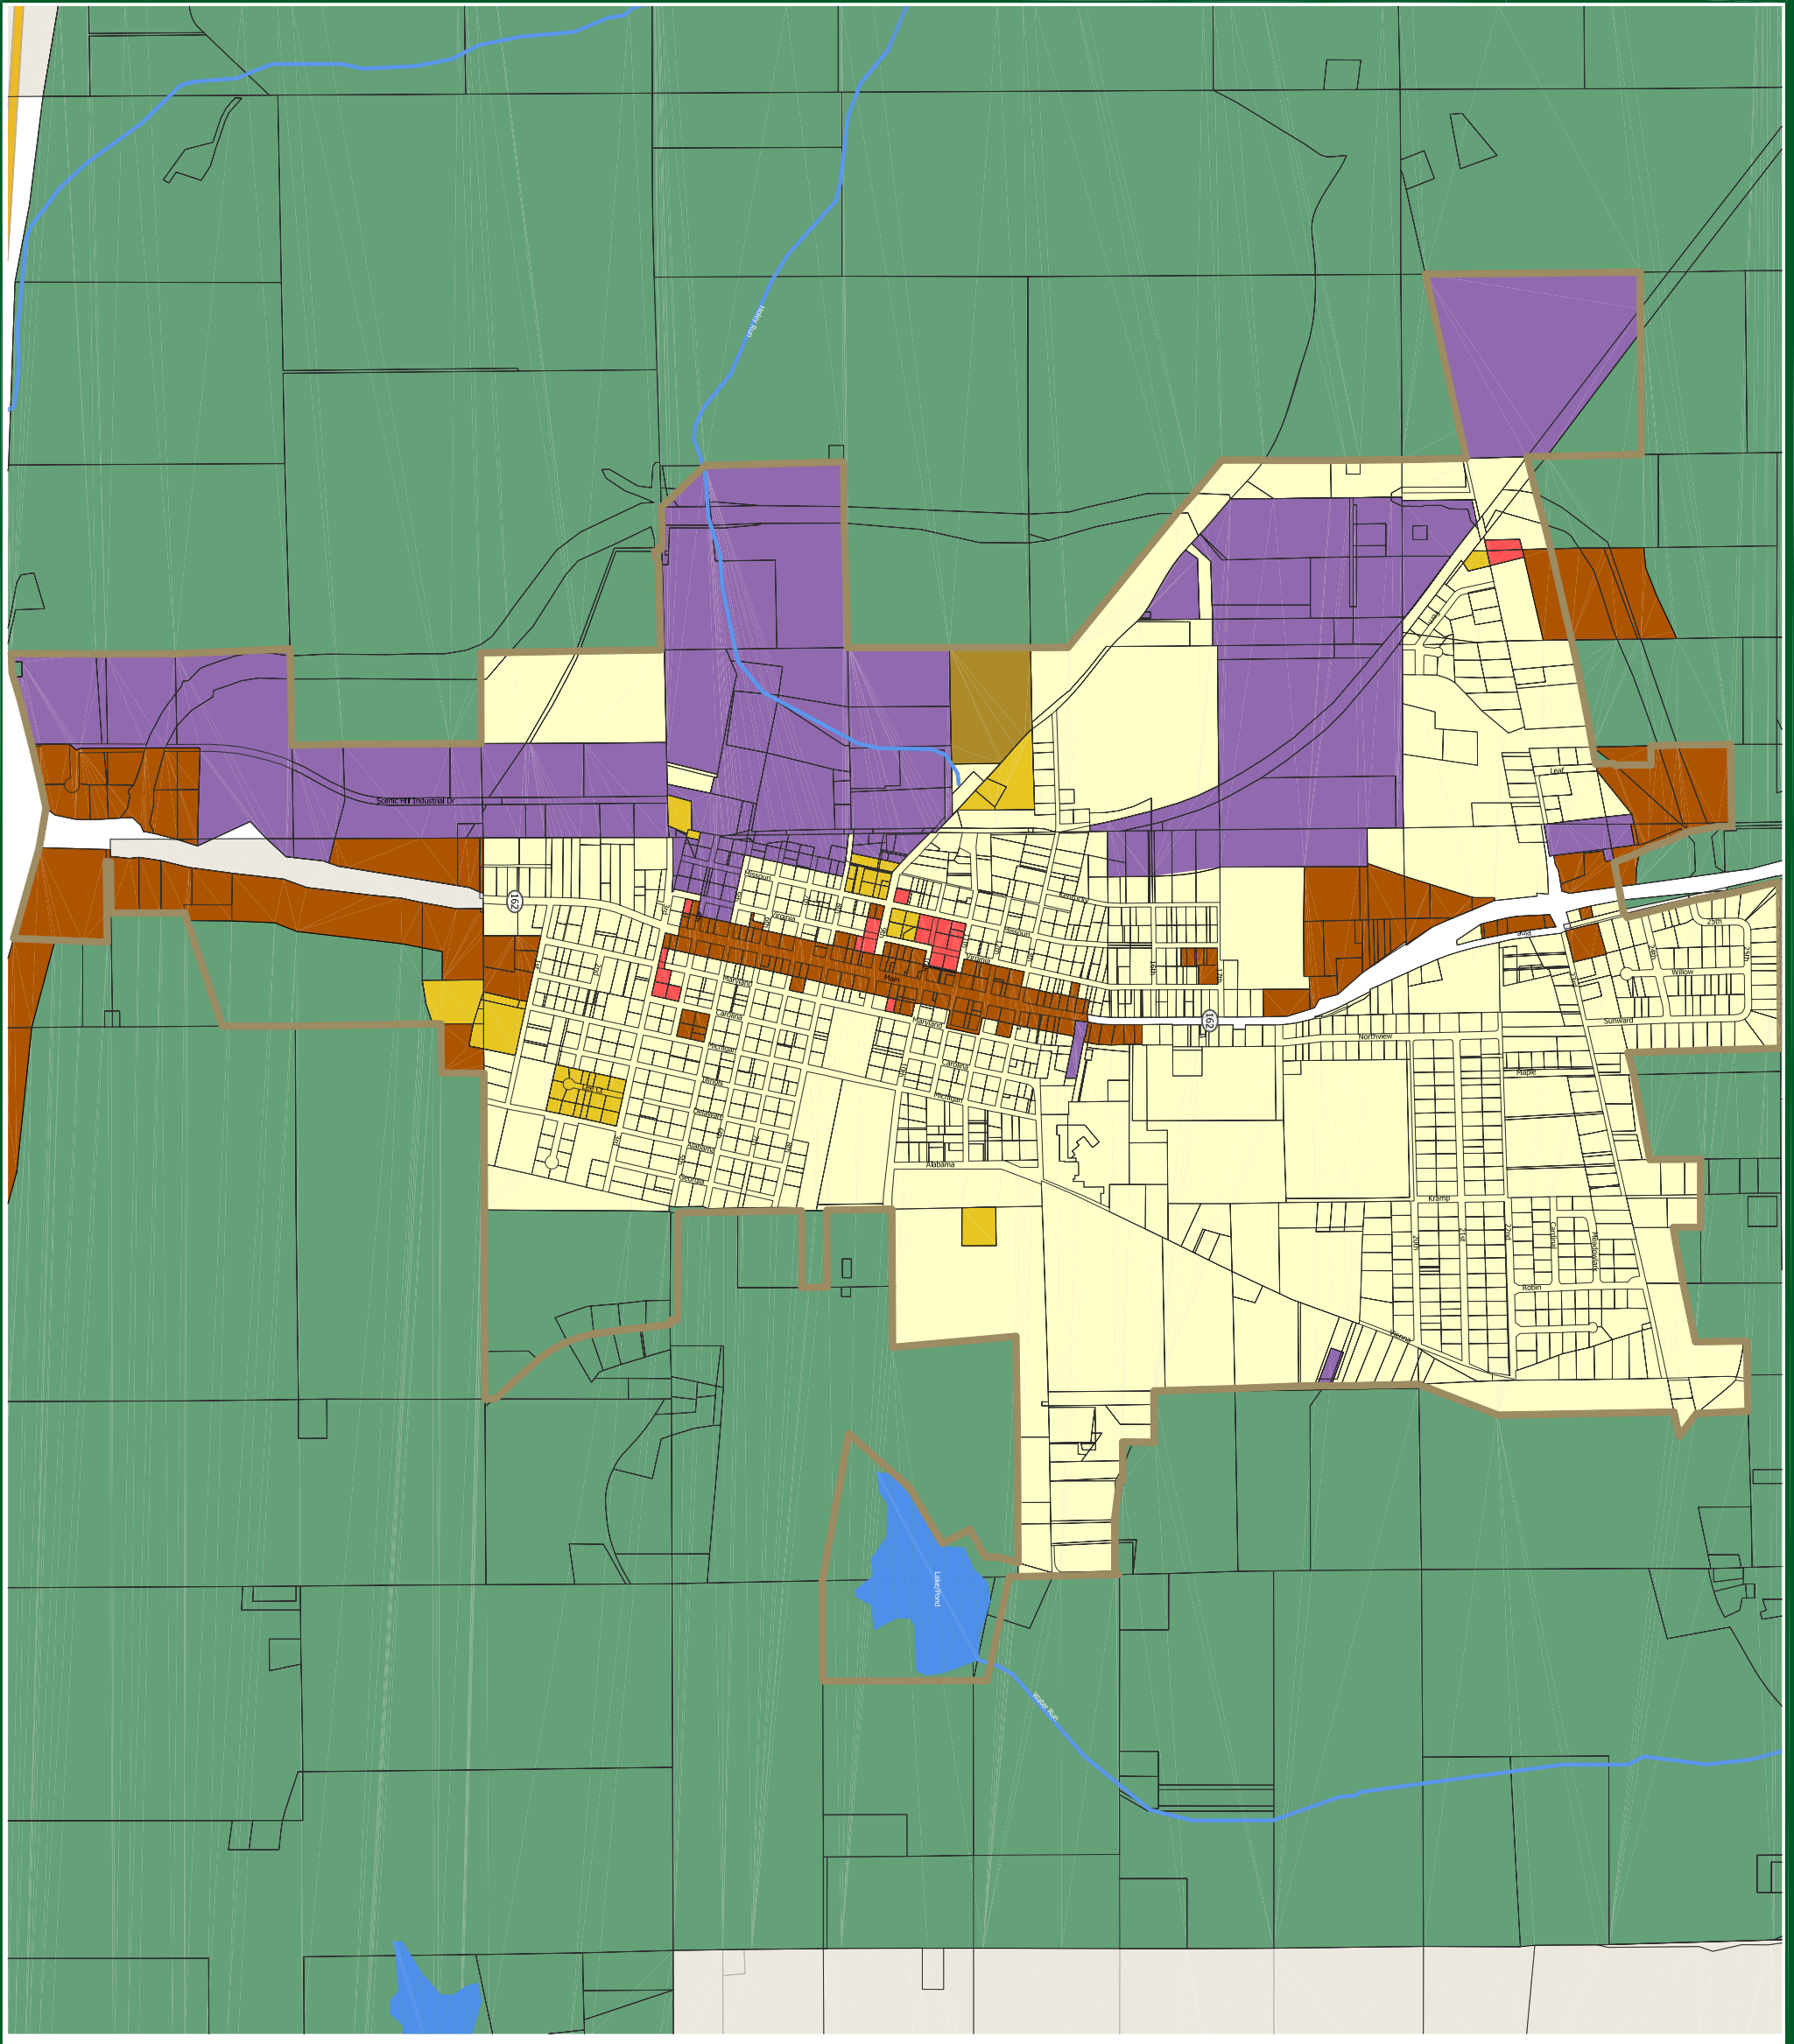

Ferdinand

Zoning Map

Area Zoning Map

Zoning Districts

- Agricultural
- Commercial Business B-1
- Commercial Business B-2
- Industrial
- Residential
- Residential - Multi-Family
- Residential - Mobile Home
- Parcel Boundaries
- Incorporated Area Boundary
- Jurisdictional Boundary

February 2008

Ferdinand

Zoning Map

Incorporated Area Zoning Map

- Zoning Districts**
- Agricultural
 - Commercial Business B-1
 - Commercial Business B-2
 - Industrial
 - Residential
 - Residential - Multi-Family
 - Residential - Mobile Home
 - Parcel Boundaries
 - Lake / Pond
 - River / Creek
 - Incorporated Area Boundary