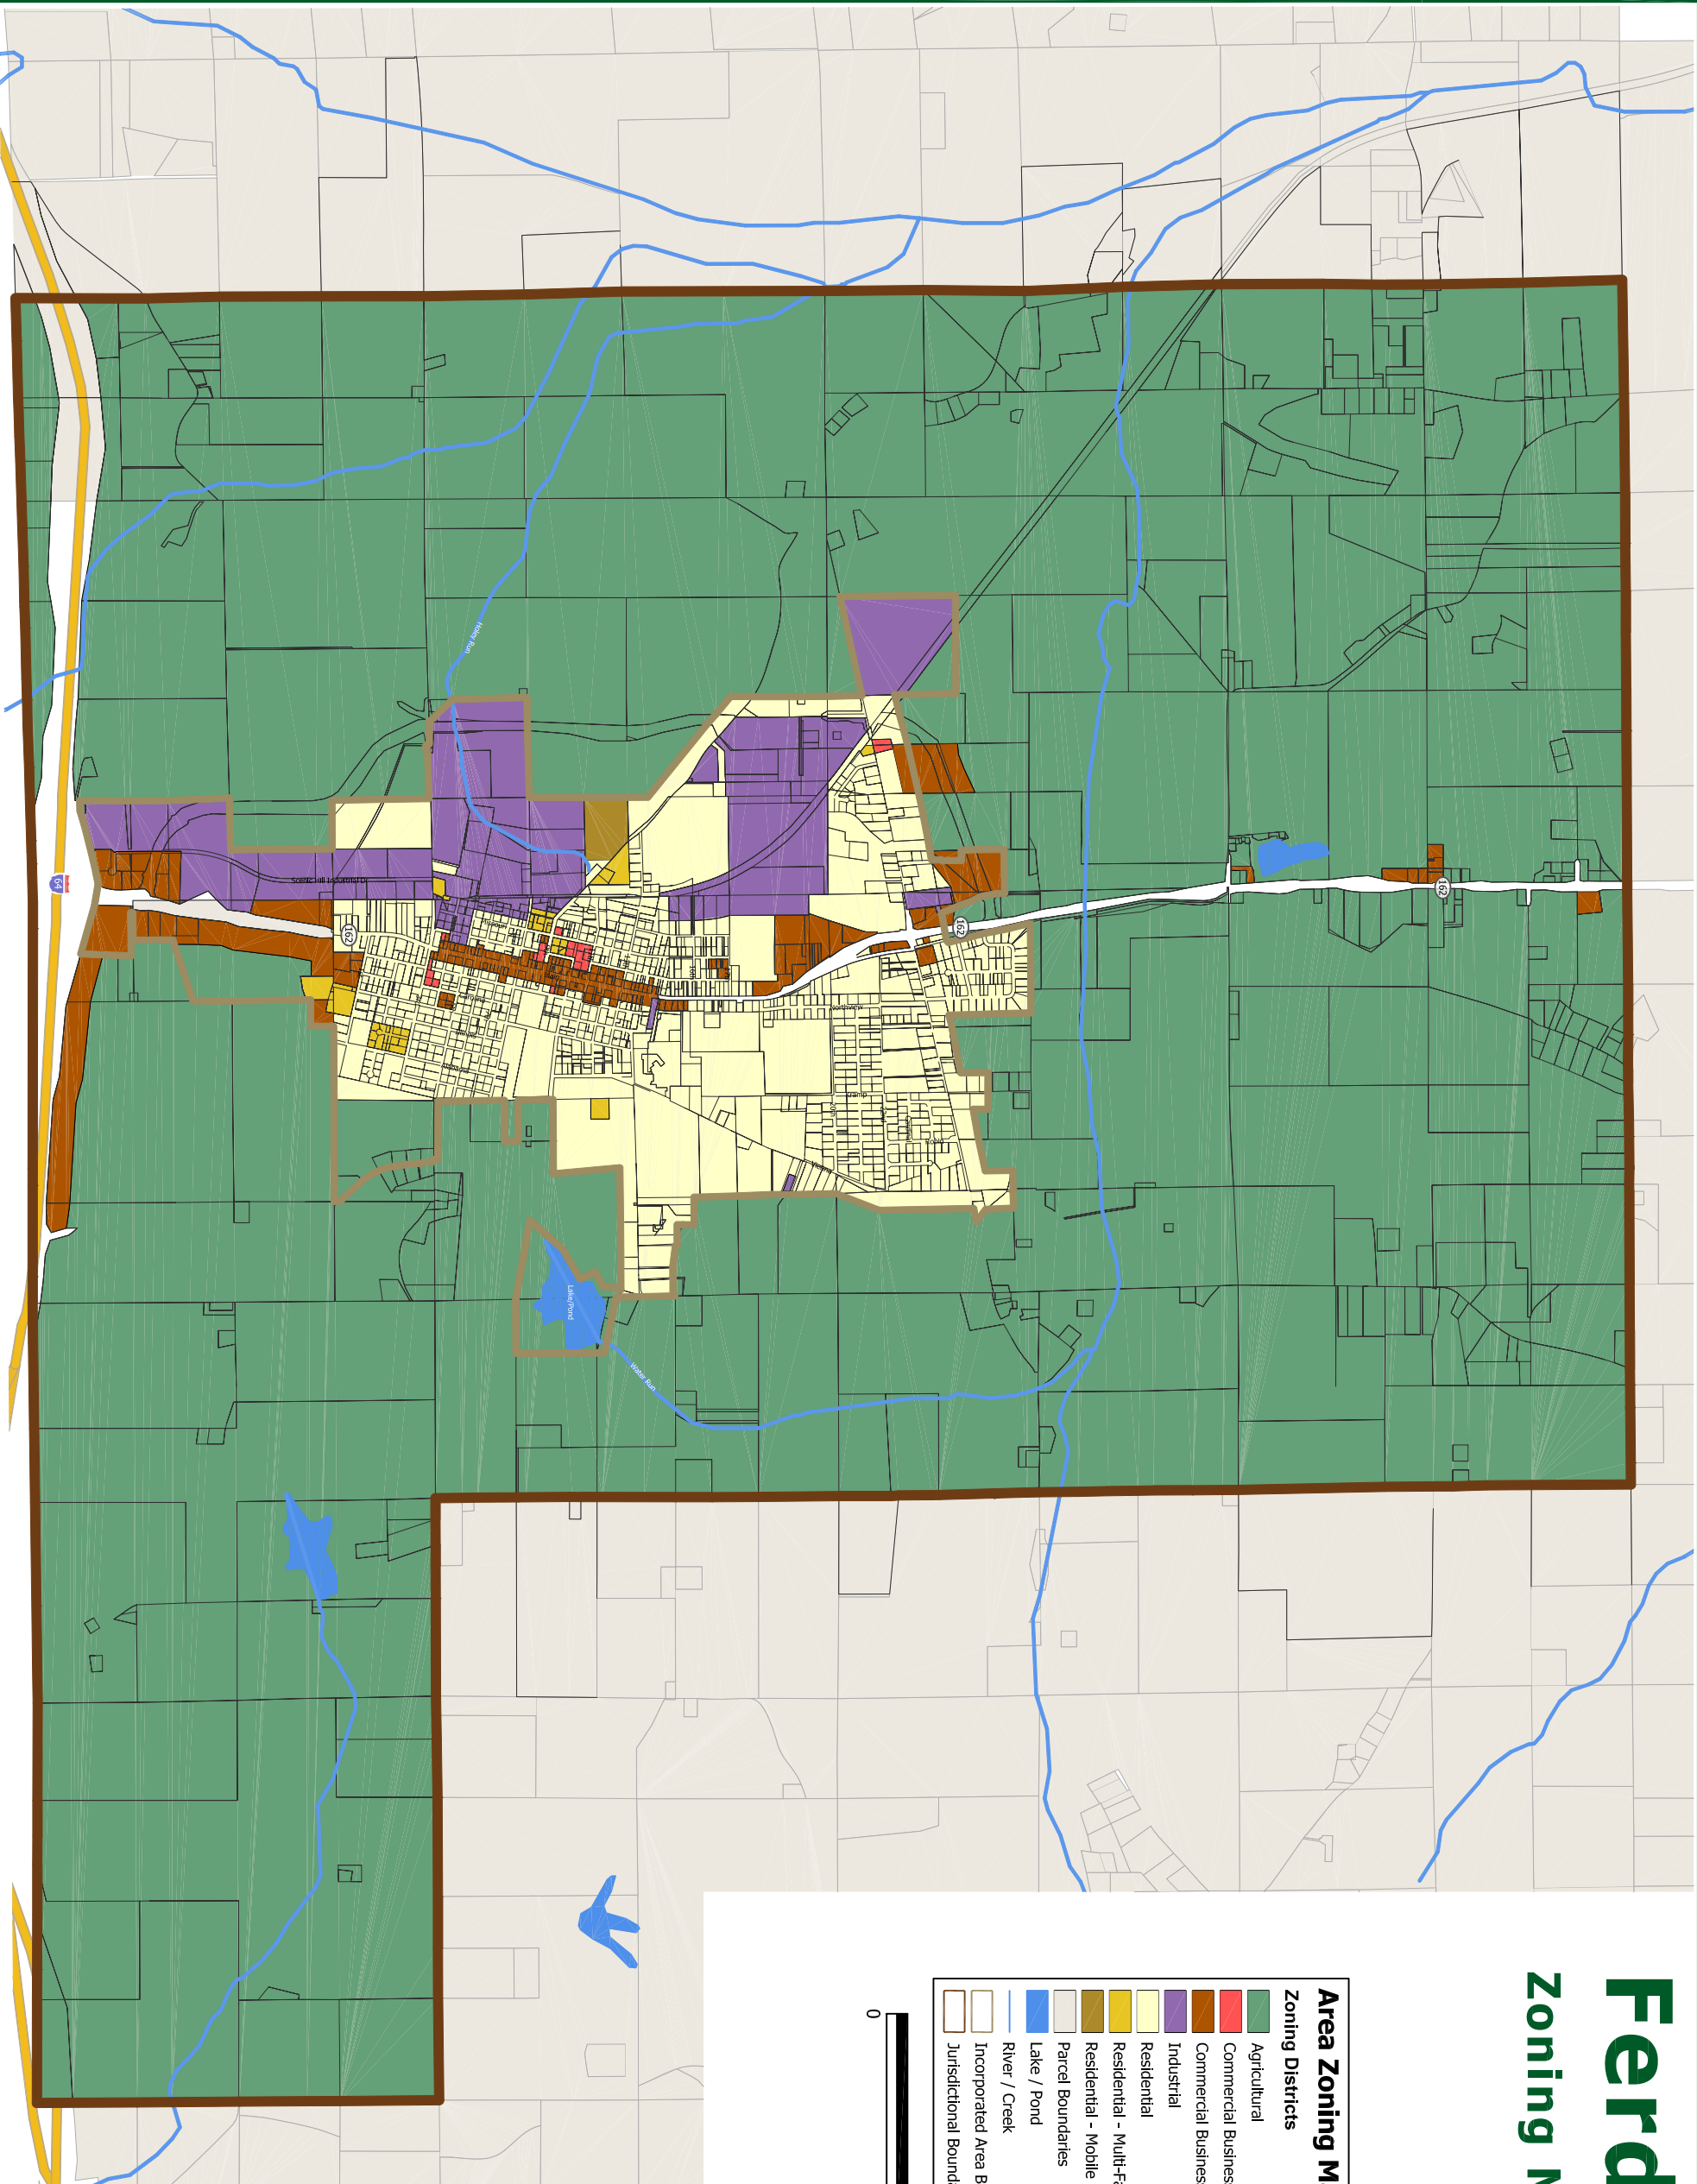

Ferdinand

Zoning Map

Area Zoning Map

Zoning Districts

- Agricultural
- Commercial Business B-1
- Commercial Business B-2
- Industrial
- Residential
- Residential - Multi-Family
- Residential - Mobile Home
- Parcel Boundaries
- Incorporated Area Boundary
- Jurisdictional Boundary

February 2008

Ferdinand

Zoning Map

Incorporated Area Zoning Map

- Zoning Districts**
- Agricultural
 - Commercial Business B-1
 - Commercial Business B-2
 - Industrial
 - Residential
 - Residential - Multi-Family
 - Residential - Mobile Home
 - Parcel Boundaries
 - Lake / Pond
 - River / Creek
 - Incorporated Area Boundary